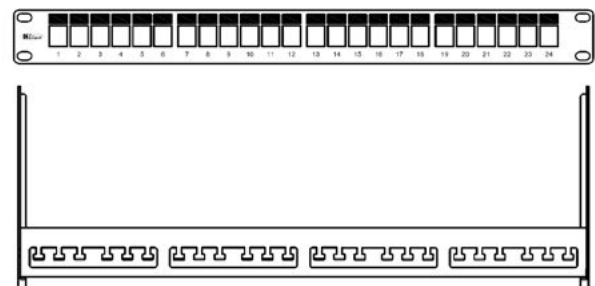

Patch panel, Category 6_A , 24xRJ45/s, silver

P/N: KEP-C6A-S-HD-NP

10
Gigabit

Cat.6_A
interoperable

500
MHz

features

- 24 keystone jacks included (KEJ-C6A-S-HD)
- designed for 19" cabinets
- integrated cable management
- cable ties for gripping (24 pcs)
- set of M6 screws and captive nuts (4 pcs)
- grounding screw and washer (1 pc)

application

- primary (Campus), secondary (Riser), tertiary (Horizontal)
- IEEE 802.3: 10Base-T; 100Base-T; 1000Base-T; 10GBase-T
- IEEE 802.5 16 MB; ISDN; FDDI; ATM
- high bandwidth digital applications with low BER
- multimedia transmissions like digital and analog video and voice

construction

Height	1U (44,5 mm)	
Width	19" (482,6 mm)	
Depth (including cable management)	152 mm	
Material	front face	nickel-plated steel, corrosion-resistant
	cable management	nickel-plated steel, corrosion-resistant
Color	silver	
Surface	smooth, shiny	

keystone jack HD (KEJ-C6A-S-HD) mechanical properties

Note: for detailed information see datasheet for keystone jack KEJ-C6A-S-HD

Suitable for installing on	cables with solid wires	from 0,51 to 0,64 mm (AWG 24 - AWG 22)
	cables with stranded wires (special plastic insert)	from AWG 27/7 to AWG 26/7
Required installation depth	10 - 30 mm - sockets with angled faceplates	
	35 mm - sockets with straight faceplates	
Insertion / extraction cycles	min. 750	
Temperature range	operation	-40°C to +70°C
IDC reterminations	min.20	
Contact pin material	phosphor-bronze alloy coated with 50 μ of gold	
IDC contacts material	high strength phosphor-bronze alloy	
IDC contacts plating	100 micron tin alloy	