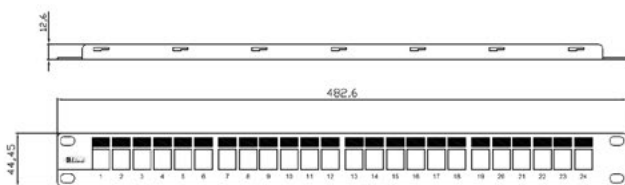

Patch panel, Category 6_A , 24xRJ45/s, silver

P/N: KEP-C6A-S-HD-NP

10
Gigabit

Cat.6_A
interoperable

500
MHz

features

- 24 keystone jacks included (KEJ-C6A-S-HD)
- designed for 19" cabinets
- integrated cable management
- cable ties for gripping (24 pcs)
- set of M6 screws and captive nuts (4 pcs)
- grounding screw and washer (1 pc)

construction

Height	1U (44,5 mm)	
Width	19" (482,6 mm)	
Depth (including cable management)	152 mm	
Material	front face	nickel-plated steel, corrosion-resistant
	cable management	nickel-plated steel, corrosion-resistant
Color	silver	
Surface	smooth, shiny	

keystone jack HD (KEJ-C6A-S-HD) mechanical properties

Note: for detailed information see datasheet for keystone jack KEJ-C6A-S-HD

Suitable for installing on	cables with solid wires	from 0,51 to 0,64 mm (AWG 24 - AWG 22)
	cables with stranded wires (special plastic insert)	from AWG 27/7 to AWG 26/7
Required installation depth	10 - 30 mm - sockets with angled faceplates	
	35 mm - sockets with straight faceplates	
Insertion / extraction cycles	min. 750	
Temperature range	operation	-40°C to +70°C
IDC reterminations	min.20	
Contact pin material	phosphor-bronze alloy coated with 50 μ of gold	
IDC contacts material	high strength phosphor-bronze alloy	
IDC contacts plating	100 micron tin alloy	