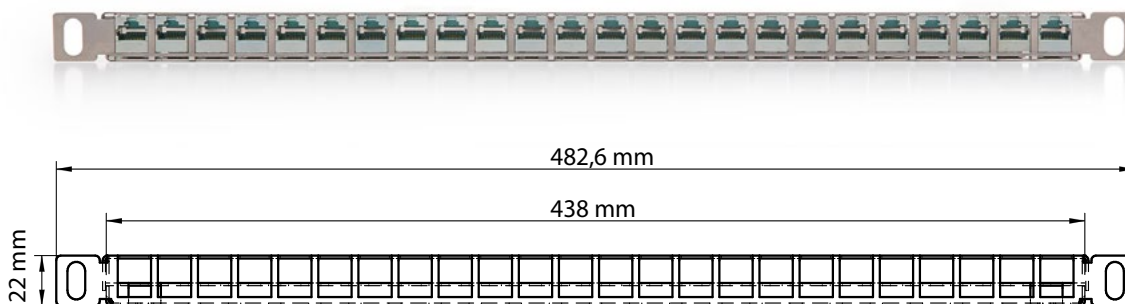

Patch panel HD, Category 6_A , 24xRJ45/s, silver, 0,5U

P/N: KEP-C6A-S-HD-05

10
Gigabit

Cat.6_A
interoperable

500
MHz

HD
HIGH DENSITY

features

- 24 keystone jacks included (KEJ-C6A-S-HD) on 0,5U
- enables to install up to 48 ports on 1U
- designed for 19" cabinets
- integrated cable management
- cable ties for gripping (24 pcs)
- set of M6 screws and captive nuts (2 pcs)
- two grounding pegs (on left and right sides)
- labeling strip KEP-PRINT-HD is not included (must be ordered separately)

application

- primary (Campus), secondary (Riser), tertiary (Horizontal)
- IEEE 802.3: 10Base-T; 100Base-T; 1000Base-T; 10GBase-T
- IEEE 802.5 16 MB; ISDN; FDDI; ATM
- high bandwidth digital applications with low BER
- multimedia transmissions like digital and analog video and voice

construction

Height	0,5U (22 mm)
Width	19" (482,6 mm)
Depth (including cable management)	100 mm
Material	stainless steel
Color	silver
Surface	luster

keystone jack HD (KEJ-C6A-S-HD) mechanical properties

Note: for detailed information see datasheet for keystone jack KEJ-C6A-S-HD

Suitable for installing on	cables with solid wires	from 0,51 to 0,64 mm (AWG 24 - AWG 22)
	cables with stranded wires (special plastic insert)	from AWG 27/7 to AWG 26/7
Required installation depth	10 - 30 mm - sockets with angled faceplates	
	35 mm - sockets with straight faceplates	
Insertion / extraction cycles	min. 750	
Temperature range	operation	-40°C to +70°C
IDC reterminations	min.20	
Contact pin material	phosphor-bronze alloy coated with 50 μ of gold	
IDC contacts material	high strength phosphor-bronze alloy	
IDC contacts plating	100 micron tin alloy	