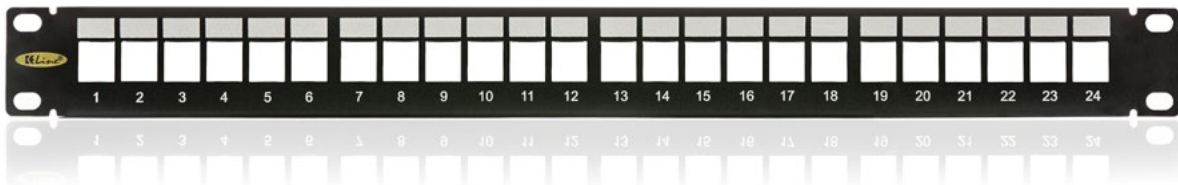

# Patch panel for 24xRJ45/s, black, empty

 P/N: [KEP-EMPTY-S](#)

## features

- designed for 19" cabinets
- integrated cable management
- cable ties for gripping (24 pcs)
- set of M6 screws and captive nuts (4 pcs)
- grounding screw and washer (1 pc)

## construction

|                                    |                  |  |
|------------------------------------|------------------|--|
| Height                             | 1U (44,5 mm)     |  |
| Width                              | 19" (482,6 mm)   |  |
| Depth (including cable management) | 152 mm           |  |
| Material                           | front face       | steel                                    |
|                                    | cable management | nickel-plated steel, corrosion-resistant |
| Color                              | black RAL9005    |  |
| Surface                            | structured, matt |  |

## related products

|                                    |   |
|------------------------------------|---|
| P/N: <a href="#">KEJ-C6A-S-10G</a> | Keystone Jack, Category 6 <sub>A</sub> , RJ45/s |
| P/N: <a href="#">KEJ-CEA-S-10G</a> | Keystone Jack, Category 6A, RJ45/s              |
| P/N: <a href="#">KEJ-C6-S-TL</a>   | Keystone Jack, Category 6, RJ45/s               |
| P/N: <a href="#">KEJ-C6-U-TL</a>   | Keystone Jack, Category 6, RJ45/u               |
| P/N: <a href="#">KEJ-C5E-S-TL</a>  | Keystone Jack, Category 5E, RJ45/s              |
| P/N: <a href="#">KEJ-C5E-U-TL</a>  | Keystone Jack, Category 5E, RJ45/u              |