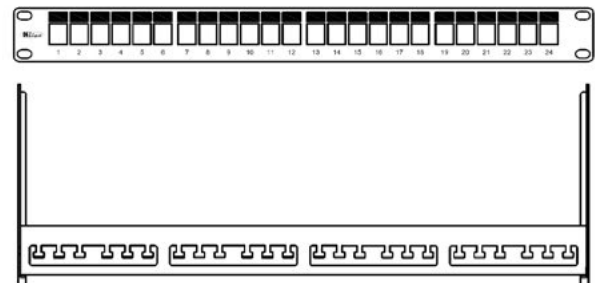

# Patch panel for 24xRJ45/s, black, empty

 P/N: [KEP-EMPTY-S](#)

## features

- designed for 19" cabinets
- integrated cable management
- cable ties for gripping (24 pcs)
- set of M6 screws and captive nuts (4 pcs)
- grounding screw and washer (1 pc)

## construction

|                                    |                  |  |
|------------------------------------|------------------|--|
| Height                             | 1U (44,5 mm)     |  |
| Width                              | 19" (482,6 mm)   |  |
| Depth (including cable management) | 152 mm           |  |
| Material                           | front face       | steel                                    |
|                                    | cable management | nickel-plated steel, corrosion-resistant |
| Color                              | black RAL9005    |  |
| Surface                            | structured, matt |  |