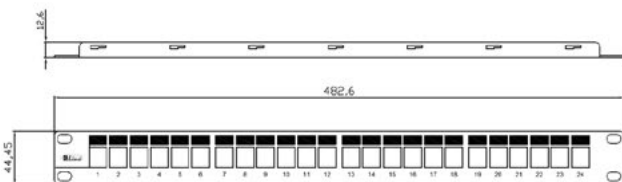

# Patch panel for 24xRJ45/s, black, empty

 P/N: [KEP-EMPTY-S](#)

## features

- designed for 19" cabinets
- integrated cable management
- cable ties for gripping (24 pcs)
- set of M6 screws and captive nuts (4 pcs)
- grounding screw and washer (1 pc)

## construction

|                                    |                  |  |
|------------------------------------|------------------|--|
| Height                             | 1U (44,5 mm)     |  |
| Width                              | 19" (482,6 mm)   |  |
| Depth (including cable management) | 152 mm           |  |
| Material                           | front face       | steel                                    |
|                                    | cable management | nickel-plated steel, corrosion-resistant |
| Color                              | black RAL9005    |  |
| Surface                            | structured, matt |  |