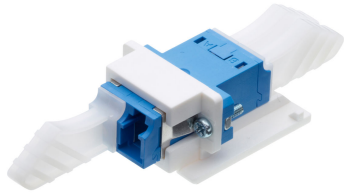

Product information

Universal Adapter LC-Duplex PC, blue, ceramic SM, C

R318738
1 Pcs.

Universal adapter equipped with adapter LC-Duplex.

090.5888

Technical Data

DESCRIPTION [UNIT]	VALUE/VALUE RANGE
Protection class IP	IP 20
Protection class IP (A)	IP 20
Number of connectors (A)	1
Connector type (A)	LC-Duplex
Polishing plug (A)	PC
Attenuation grade IL (A)	C
Connector color (A)	blue
Lever- / frame-coding (A)	Color
Color (A1)	blue
Color (A2)	blue
Sleeve material	ceramic
Adapter fastening method	end cap
Fiber type	singlemode (SM)