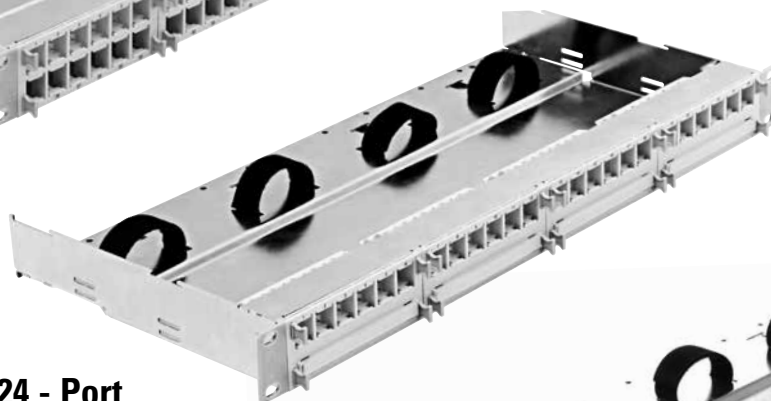

Installationsanleitung 19" 1HE HD Rangierfeld geschirmt/ungeschirmt
Installation guide 19" 1U HD Panel shielded/unshielded
Instructions de montage 19" 1U HD Panel blindé/non-blindé

48 - Port Basic

24 - Port Basic

**24 - Port Basic
Cat. 5 / Cat. 6**

48 - Port

24 - Port

**24 - Port
Cat. 5 / Cat. 6**

Montage / Installation

A1

A2

B1