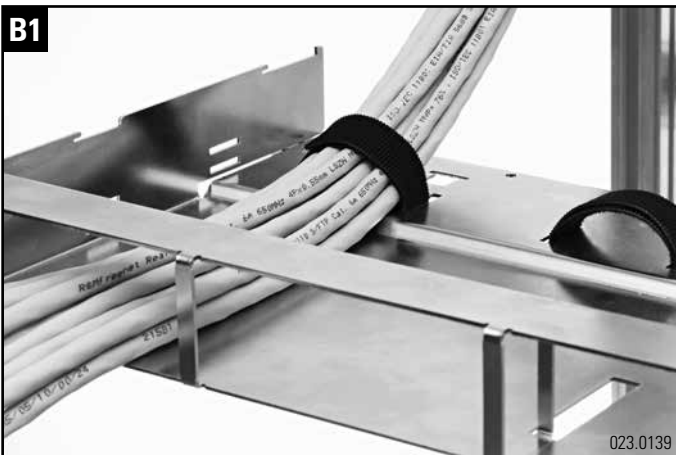

Installationsanleitung 19" 1HE HD Rangierfeld geschirmt/ungeschirmt
Installation guide 19" 1U HD Panel shielded/unshielded
Instructions de montage 19" 1U HD Panel blindé/non-blindé

48 - Port Basic

24 - Port Basic

**24 - Port Basic
Cat. 5 / Cat. 6**

48 - Port

24 - Port

**24 - Port
Cat. 5 / Cat. 6**

Montage / Installation

A1

A2

B1