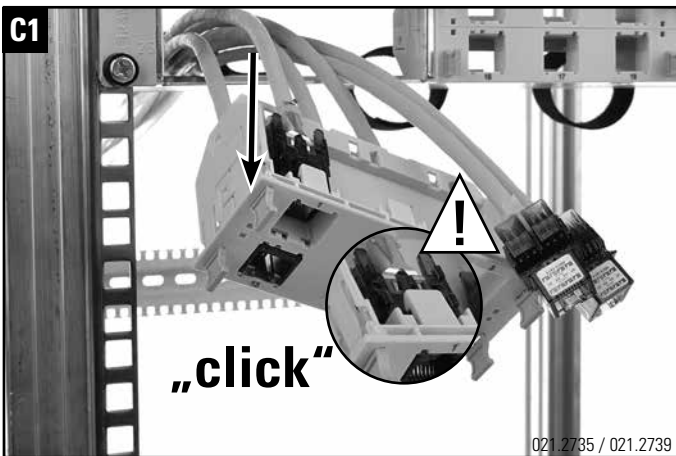

Cat. 5 / Cat. 6

C1