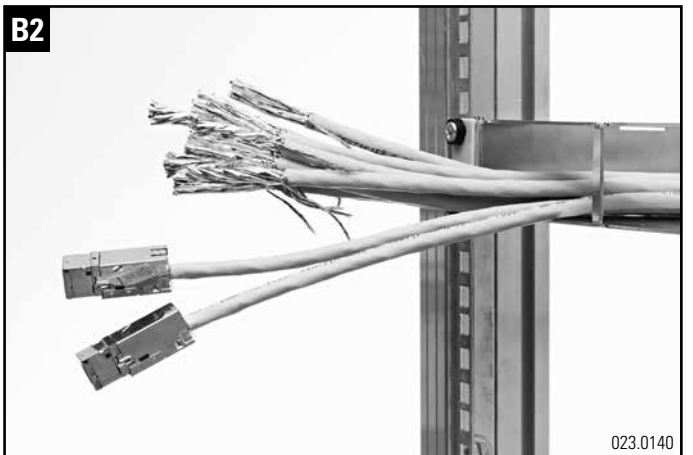

Montage / Installation

A1

A2

B1

B2

Cat. 5 / Cat. 6

C1

C2

C3

C4