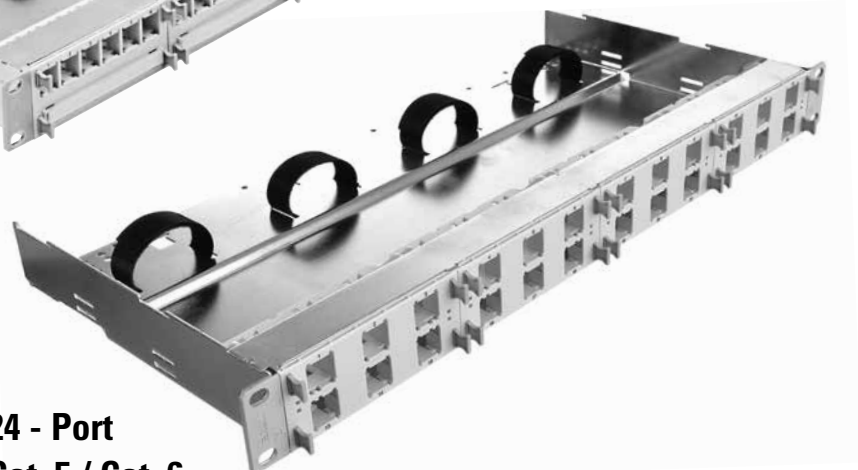

Installationsanleitung 19" 1HE HD Rangierfeld geschirmt/ungeschirmt
Installation guide 19" 1U HD Panel shielded/unshielded
Instructions de montage 19" 1U HD Panel blindé/non-blindé

48 - Port Basic

24 - Port Basic

**24 - Port Basic
Cat. 5 / Cat. 6**

48 - Port

24 - Port

**24 - Port
Cat. 5 / Cat. 6**

Montage / Installation

A1

A2

B1